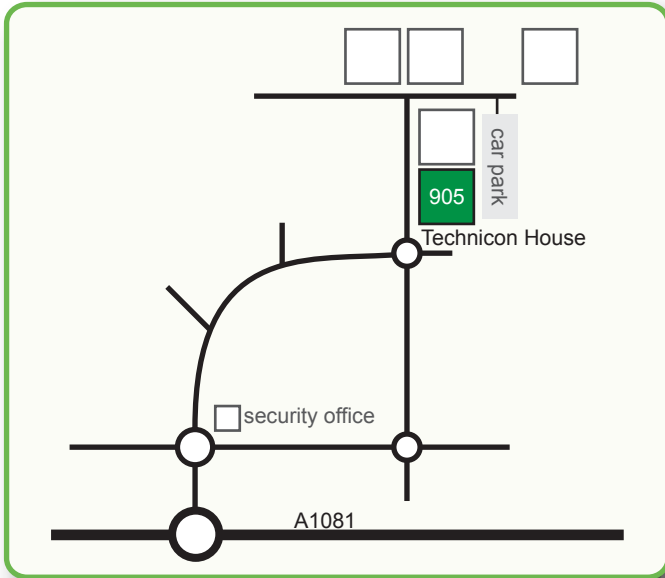

Technicon House, 905 Capability Green, Luton, LU1 3LU

By Car

From M1 use J10 then J10A onto A1081 - going straight ahead
The slip road on to Capability Green is almost immediately on the left
Straight over at first roundabout
Follow road round and at second roundabout go left
At T junction go right then next right into car park